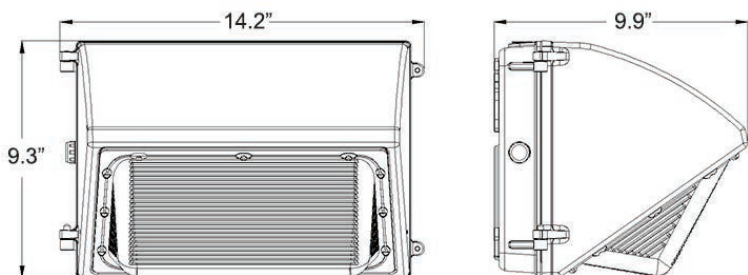

Dimensions

Ordering Information

Product #	Wattage	Lumen	Color
AWP-SWP01-40AA1-50K	40W	5000 lm	5000K
AWP-SWP01-60AA1-50K	60W	7700 lm	5000K
AWP-SWP01-100AA1-50K	100W	13750 lm	5000K