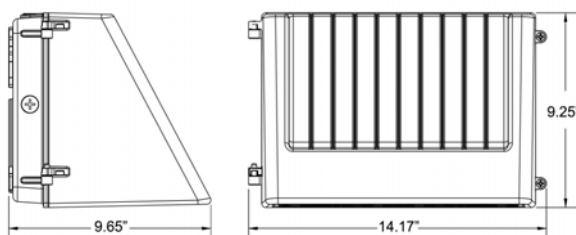

Full-cutoff Wallpack

Features

- IP65 Rating
- No UV or IR in the beam
- Easy to install and operate
- Energy saving and long lifespan
- Instant start, NO flickering, NO humming
- Ideal for residential/commercial applications
- Photocell / Surge protector (Optional)

Specifications

Input Voltage	100-277VAC
Wattage	40W, 60W, 100W
Efficacy	>115 LPW
CRI	> 70
Power Factor	>0.9
Color Temp.	5000K
Viewing Angle	155*95°
Operating Temp.	-4°F~122°F
Warranty	5-year

Product Compliance & Certifications:

- UL
- DLC Premium

Description

Aleddra's LED Full-cutoff Wallpack is a high-performance, energy-efficient and maintenance-free solution for residential and commercial applications. This LED wallpack helps save on energy costs and it is ideal for a variety of indoor/outdoor applications, including entrances, patios, walkways, parking lots, swimming pools, landscapes, public places, retail and apartment complexes. This LED wallpack fixture can be mounted on surface/facade, whether you have a new construction or upgrade application.

Dimensions

40W / 60W

100W

Ordering Information

Product #	Wattage	Lumen	Color
AWP-FWP01-40CT4A1-50K	40W	5200 lm	5000K
AWP-FWP01-60CT4A1-50K	60W	7800 lm	5000K
AWP-FWP01-100CT4A1-50K	100W	13500 lm	5000K