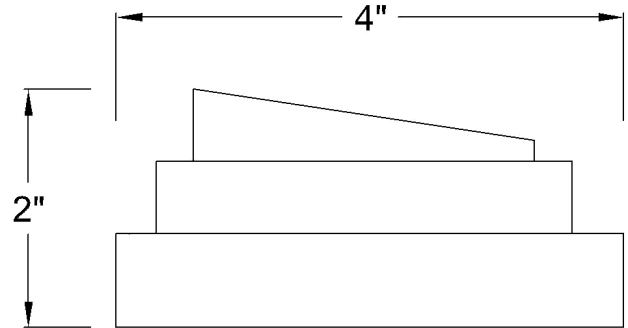

DIMENSIONS:

4" x 2"

AS-159-BK

STEP LIGHTS WITH LED LAMPS

Ideal for walkway and pathway, stairway and more.

ELECTRICAL SPECIFICATIONS:

- Voltage: 12V AC/DC
- Wattage: 3W
- Efficacy: 100LM/W

HOUSING SPECIFICATIONS:

- Cast Aluminum, Black Finish
- 3FT. STP-2 18AWG lead wire
- Silicon-filled Wire Nuts
- IP rating: IP67, Wet Locations

CERTIFICATIONS:

MODEL	WATTS	VOLTAGE	LUMENS	FINISH
AS-159-BK	3W	12VAC/DC	300LM	Black (BK)

ACCESSORIES INCLUDED:

LIGHTING SPECIFICATIONS:

- Light Source: LED JC G4 corn lamp Bi-pin
- Lens: Glass Lens
- Total lumens: 300LM
- Color Temperature: 3000K
- Beam Angle: 80°

WARRANTY: 3 years