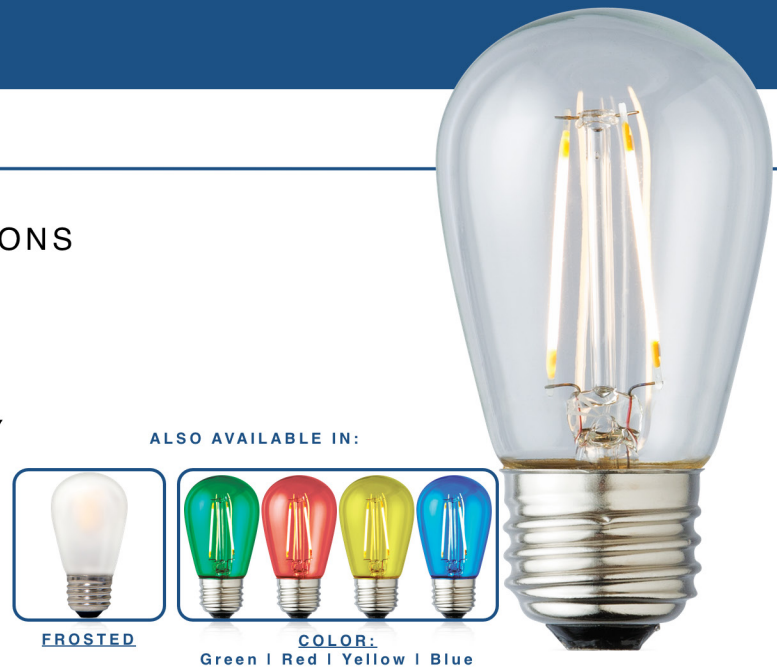

FILAMENT LED
7-15 Watt
REPLACEMENT

AS LOW AS 1.0W

-  SUITABLE FOR WET LOCATIONS
-  ENCLOSED RATED
-  25,000 HOURS RATED LIFE
-  3-YEAR LIMITED WARRANTY
-  360° LIGHT DISTRIBUTION
-  UL LISTED

Ordering Information (S14)

Model Number	Type	Base	Lumens	Wattage	MOL MOD	CCT	CRI
LTS14C10024MB	Glass Clear	E26 Medium	100LM	1.0W	3.3" 1.7"	2400K	83
LTS14C10027MB	Glass Clear	E26 Medium	100LM	1.0W	3.3" 1.7"	2700K	83
LTS14C15024MB	Glass Clear	E26 Medium	150LM	1.5W	3.3" 1.7"	2400K	83
LTS14C15027MB	Glass Clear	E26 Medium	150LM	1.5W	3.3" 1.7"	2700K	83
LTS14F10024MB	Glass Frosted	E26 Medium	100LM	1.0W	3.3" 1.7"	2400K	83
LTS14F10027MB	Glass Frosted	E26 Medium	100LM	1.0W	3.3" 1.7"	2700K	83
LTS14F15024MB	Glass Frosted	E26 Medium	150LM	1.5W	3.3" 1.7"	2400K	83
LTS14F15027MB	Glass Frosted	E26 Medium	150LM	1.5W	3.3" 1.7"	2700K	83
LTS14CB	Glass Clear Blue	E26 Medium	—	1.0W	3.3" 1.7"	—	83
LTS14CG	Glass Clear Green	E26 Medium	—	1.0W	3.3" 1.7"	—	83
LTS14CR	Glass Clear Red	E26 Medium	—	1.0W	3.3" 1.7"	—	83
LTS14CY	Glass Clear Yellow	E26 Medium	—	1.0W	3.3" 1.7"	—	83
LTS14FB	Glass Frosted Blue	E26 Medium	—	1.0W	3.3" 1.7"	—	83
LTS14FG	Glass Frosted Green	E26 Medium	—	1.0W	3.3" 1.7"	—	83
LTS14FR	Glass Frosted Red	E26 Medium	—	1.0W	3.3" 1.7"	—	83
LTS14FY	Glass Frosted Yellow	E26 Medium	—	1.0W	3.3" 1.7"	—	83