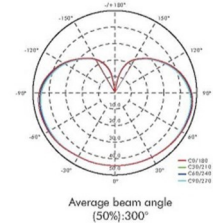

DIMENSIONS:

2-1/4" diameter, 4-1/2" height

A19-8PK-9W-30K-D A19-8PK-9W-40K-D A19-8PK-9W-50K-D

A19-8PK

Westgate's dimmable LED lamp technology provides a soft, even illumination without hot spots or LED imaging. Our compact size and excellent thermal management make Westgate LED lamps the choice of professionals.

MODEL NO.	WATTAGE	LUMENS	BEAM	COLOR TEMP
A19-8PK-9W-30K-D	9.0W	810	240°	WW 3000K
A19-8PK-9W-40K-D	9.0W	810	240°	NW 4000K
A19-8PK-9W-50K-D	9.0W	810	240°	CW 5000K

ELECTRICAL SPECIFICATIONS:

- Voltage: 100~120V
- Wattage: 9.0W
- Power factor: 90% +