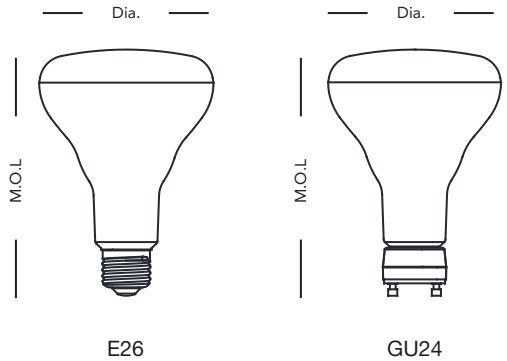

Project Name:	Type:
Part Number:	Date:

BR30 8W DIM.

FEATURES

- Suitable to replace 65W incandescent lamps
- Dimmable with forward and reverse phase controls*
- Suitable for use in totally enclosed fixtures
- Suitable for use in damp locations
- Fixture operating temperature: -4°F to 95°F (-20°C to 35°C)
- Lamp ambient temperature: -4°F to 113°F (-20°C to 45°C)
- Rated Lifetime (L70): 25,000hrs
- 3 year limited warranty
- Polycarbonate lens will not shatter

SPECIFICATIONS

Product	Model	CCT	Base	Lumens	Wattage (W)	Efficacy (LPW)	Power Factor	Input Voltage	Equiv.	CRI	Dim.*	Beam Angle	Fixture Rating	ES / JA8 / T20
35048	8BR30DIM927	2700K	E26	720	8	90	0.9	120V	65W	92	Yes	120°	Enclosed	√ / √ / √
35049	8BR30DIM927/GU24	2700K	GU24	720	8	90	0.9	120V	65W	92	Yes	120°	Enclosed	√ / √ / √

* This lamp might not be compatible with all dimmers. Please visit www.greencreative.com for compatibility information.

DIMENSION & WEIGHT

Model	Base	MOL	Dia.	Weight
8BR30DIM927	E26	5-1/4"	3-3/4"	0.22lb
8BR30DIM927/GU24	GU24	5-5/16"	3-3/4"	0.25lb