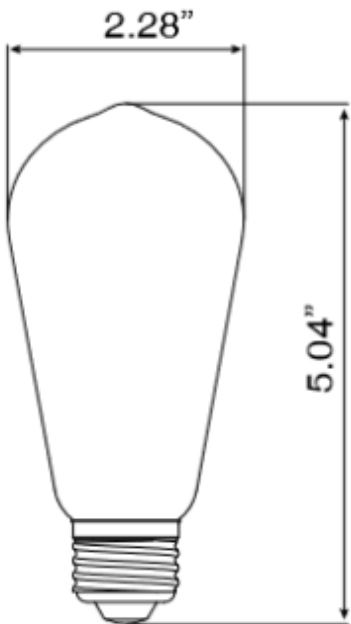

DIMENSIONS:

Filament Bulb 5W Spec

ST19-60WE-5WD22 FIL

SPECIFICATIONS:

SPECIFICATION	Details
Model	ST19-60WE-5WD22 FIL
Input Wattage (W)	5W
Lumens Delivered (LM)	400LM
Efficacy (LM/W)	80LM/W
CRI	80
Lifespan	15,000 hours
Color Temperature	2,200K
Wattage Equivalent	60W
Dimmable	Yes
IP Rating	Damp Location
Beam Angle	320
Input Voltage	AC110-130V
Power Factor	0.7
Housing	Aluminum
Lens	Clear
Mounting	E26
Size	4.96" x 2.32"
Certification	UL, FCC, CE RoHS, TUV, ISO9001
Operating Temperature	-20°C to 50°C (-4°F to 122°F)
Environment	Indoor
Warranty	3 years limited