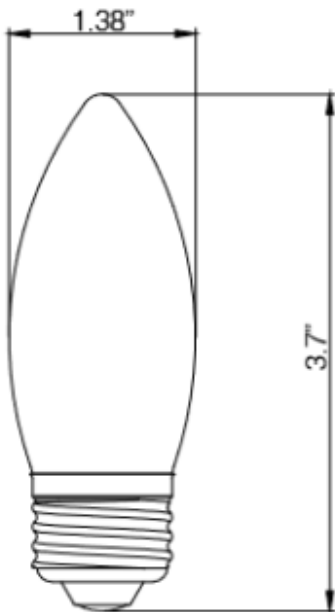

DIMENSIONS:

Filament Bulb 5W Spec

B11-60WE-5WD27E26 FIL

SPECIFICATIONS:

| SPECIFICATION | Details |
|-----------------------|--------------------------------|
| Model | B11-60WE-5WD27E26 FIL |
| Input Wattage (W) | 5W |
| Lumens Delivered (LM) | 400LM |
| Efficacy (LM/W) | 80LM/W |
| CRI | 80 |
| Lifespan | 15,000 hours |
| Color Temperature | 2,700K |
| Wattage Equivalent | 60W |
| Dimmable | Yes |
| IP Rating | Damp Location |
| Beam Angle | 320 |
| Input Voltage | AC110-130V |
| Power Factor | 0.7 |
| Housing | Aluminum |
| Lens | Clear |
| Mounting | E26 |
| Size | 3.85" x 1.37" |
| Certification | UL, FCC, CE RoHS, TUV, ISO9001 |
| Operating Temperature | -20°C to 50°C (-4°F to 122°F) |
| Environment | Indoor |
| Warranty | 3 years limited |