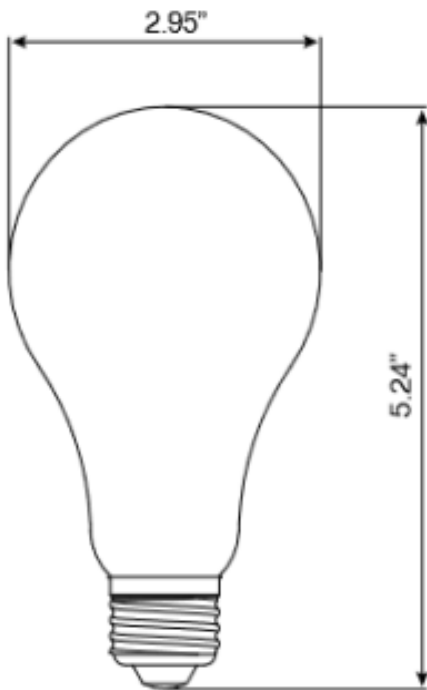

PRODUCT DESCRIPTION:

For decorative applications, such as chandeliers or outdoor lanterns.

FEATURES:

- Uses unique and patented flip chip technology for filament design
- Dimmable
- 15,000 hours
- Omni directional light source

DIMENSIONS:

Filament Bulb 5W Spec

A23-60WE-5WD22 FIL

SPECIFICATIONS:

SPECIFICATION	Details
Model	A23-60WE-5WD22 FIL
Input Wattage (W)	5W
Lumens Delivered (LM)	800LM
Efficacy (LM/W)	100LM/W
CRI	80
Lifespan	15,000 hours
Color Temperature	2,200K
Wattage Equivalent	60W
Dimmable	Yes
IP Rating	Damp Location
Beam Angle	320
Input Voltage	AC110V
Power Factor	0.7
Housing	Aluminum
Lens	Clear
Mounting	E26
Size	5.24" x 2.95"
Certification	UL, FCC, CE RoHS, TUV, ISO9001
Operating Temperature	-20°C to 50°C (-4°F to 122°F)
Environment	Indoor
Warranty	3 years limited