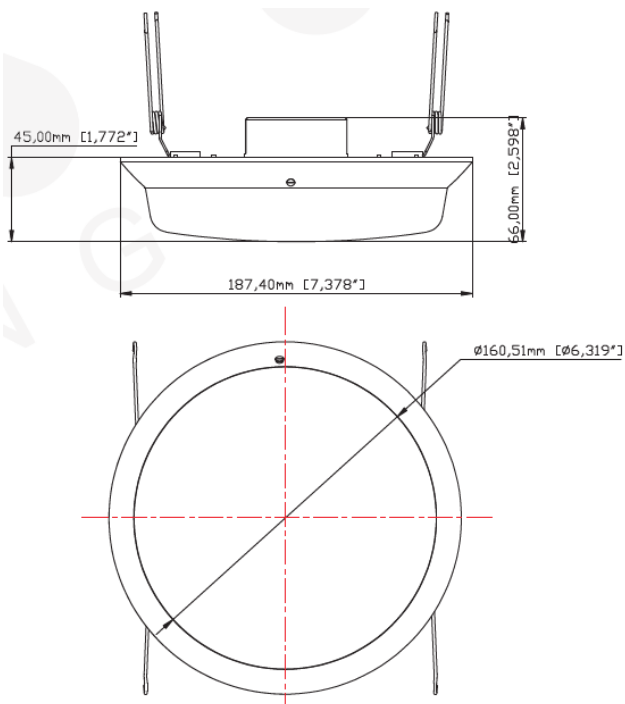

## PRODUCT DESCRIPTION:

Designed to fit any ceiling surface. Suspended and hanging for other types of ceilings such as art galleries, homes, schools, offices, hotels, restaurants, retail stores and other commercial or industrial applications.

## DIMENSIONS:

## 5/6" Surface Mount Downlight 10W Spec

LOD-DL56SM-AD10W-30K

LOD- DL56SM-AD10W-50K

**SPECIFICATIONS:**

SPECIFICATION	Details	
Model	LOD-DL56SM-AD10W-30K	LOD-DL56SM-AD10W-50K
Input Wattage (W)	10W	
Lumens Delivered (LM)	910LM	1,015LM
Efficacy (LM/W)	91.8LM/W	102.1LM/W
CRI	82	84
Lifespan	25,000 hours	
Color Temperature	3,000K	5,000K
Wattage Equivalent	75W	
Dimmable	Yes	
IP Rating	Damp Location	
Beam Angle	95	95
Input Voltage	AC120	
Power Factor	0.96	0.97
Housing	Aluminum	
Lens	Frosted	
Mounting	GU24	
Size	7.378" x 6.319" x 2.598"	
Certification	UL, FCC, CE RoHS, TUV, ISO9001	
Operating Temperature	-20°C to 50°C (-4°F to 122°F)	
Environment	Indoor	
Warranty	3 years limited	