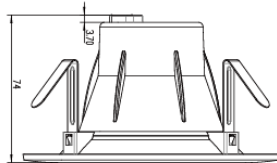

PRODUCT DESCRIPTION:

Designed to fit any ceiling surface. Suspended and hanging for other types of ceilings such as art galleries, homes, schools, offices, hotels, restaurants, retail stores and other commercial or industrial applications.

FEATURES:

- Low maintenance
- Environmentally friendly
- No mercury
- Recyclable

DIMENSIONS:

4"

4" Downlight 10W Spec

LOD-DL4G-10WD27K

LOD-DL4G-10WD50K

4"

SPECIFICATIONS:

SPECIFICATION	Details	
Model	LOD-DL4G-10WD27K	LOD-DL4G-10WD50K
Input Wattage (W)	10W	10W
Lumens Delivered (LM)	600LM	600LM
Efficacy (LM/W)	60LM/W	60LM/W
CRI	91	95
Lifespan	35,000 hours	35,000 hours
Color Temperature	2,700K	5,000K
Wattage Equivalent	65W	65W
Dimmable	Yes	Yes
IP Rating	Damp Location	Damp Location
Beam Angle	95	95
Input Voltage	120V	120V
Power Factor	0.94	0.94
Housing	Aluminum	Aluminum
Lens	Frosted	Frosted
Mounting	E26	E26
Size	5.07" x 2.91"	5.07" x 2.91"
Certification	ES, UL, FCC, CE RoHS, TUV, ISO9001	ES, UL, FCC, CE RoHS, TUV, ISO9001
Operating Temperature	-20°C to 50°C (-4°F to 122°F)	-20°C to 50°C (-4°F to 122°F)
Environment	Indoor	Indoor
Warranty	3 years limited	3 years limited