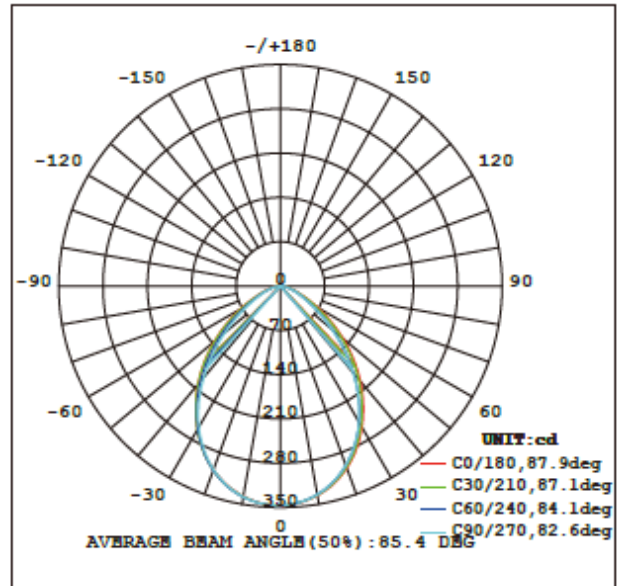

FEATURES:

- Low maintenance
- Environmentally friendly
- No mercury
- Recyclable

DIMENSIONS:

4"

4" Downlight 10W Spec

LOD-DL4G-10WD27K

LOD-DL4G-10WD50K

4"

SPECIFICATIONS:

SPECIFICATION	Details	
Model	LOD-DL4G-10WD27K	LOD-DL4G-10WD50K
Input Wattage (W)	10W	10W
Lumens Delivered (LM)	600LM	600LM
Efficacy (LM/W)	60LM/W	60LM/W
CRI	91	95
Lifespan	35,000 hours	35,000 hours
Color Temperature	2,700K	5,000K
Wattage Equivalent	65W	65W
Dimmable	Yes	Yes
IP Rating	Damp Location	Damp Location
Beam Angle	95	95
Input Voltage	120V	120V
Power Factor	0.94	0.94
Housing	Aluminum	Aluminum
Lens	Frosted	Frosted
Mounting	E26	E26
Size	5.07" x 2.91"	5.07" x 2.91"
Certification	ES, UL, FCC, CE RoHS, TUV, ISO9001	ES, UL, FCC, CE RoHS, TUV, ISO9001
Operating Temperature	-20°C to 50°C (-4°F to 122°F)	-20°C to 50°C (-4°F to 122°F)
Environment	Indoor	Indoor
Warranty	3 years limited	3 years limited