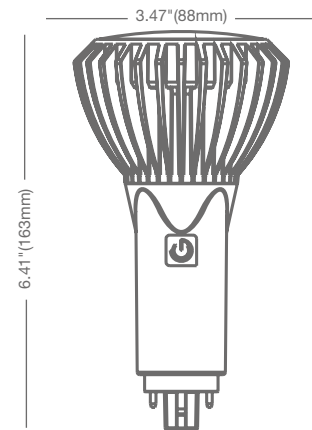

PL V 17W DIR TITANIUM LED SERIES

PL:EDGE
SERIES

17W REPLACES

42W
CFL

60% Energy Savings

PRO

- ⌚ High output 2000lm
- ⌚ Easy to install - Plug & Play Direct
- ⌚ Ballast output power control technology
- ⌚ Compatible with most 42W, 32W & 26W electronic ballasts
- ⌚ Dimmable on 0-10V circuits
- ⌚ Available in 3000K, 3500K & 4000K CCT

50,000 H

BALLAST
COMPATIBLE

DIrect

WARRANTY

CRI (Ra)

DIMMABLE

DESIGNED FOR VERTICAL APPLICATIONS

PL V 17W DIR TITANIUM LED SERIES

APPLICATIONS

Retail

Hospitality

Office

- Base:** G24q & GX24q (4-pin CFL)
- Voltage:** Ballast compatible 120-277V
- Dimmable:** Yes
- PF:** 0.9
- Lifetime (L70):** 50,000 hrs
- Weight:** 0.65lb / 296g

SPECIFICATIONS

Model	Product	Power (W)	CCT	CRI (typ.)	Lumens	LPW	Beam Angle
17PLV/830/DIR	98248	17	Warm White 3000K	82	1900	112	120°
17PLV/835/DIR	98249	17	Neutral White 3500K	82	1950	115	120°
17PLV/840/DIR	98250	17	Cool White 4000K	82	2000	118	120°