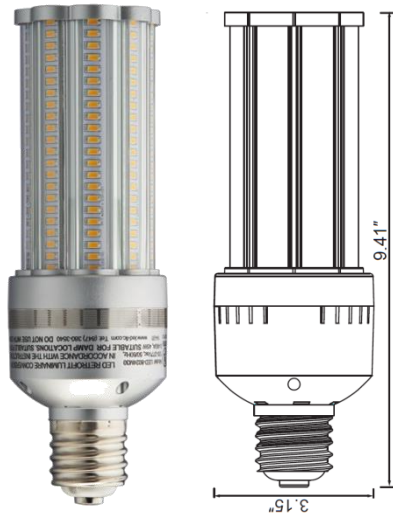

LED-8024M Post Top / Site / Wall Pack

SKU (USA)	SKU (Canada)	Description
LED-8024M30	LED-8024M30C	45W 3000K E39
LED-8024M42	LED-8024M42C	45W 4200K E39
LED-8024M57	LED-8024M57C	45W 5700K E39

Technical Specifications			
Models US/CAN	LED-8024M30/ LED-8024M30C	LED-8024M42/ LED-8024M42C	LED-8024M57/ LED-8024M57C
CCT	3000K	4200K	5700K
Power Consumption	45 watts		
Replaces	175w MH/HPS		
Mounting	E39		
Voltage	120-277VAC (USA) 120-347VAC (CANADA)		
LED Type	176 Samsung #5630 SMD		
Beam Angle	360		
Dimmable	No		
Operating Temp	-40°F - +122°F		
Rated R70 Life	Up to 50,000 Hrs.		
Warranty	5 Year Limited*		
LM79 Specifications	Yes	Yes	Yes
Power (W)	45.6	44.2	47.2
CCT	3271	4301	5586
Light Output	5107	5145	5297
Efficacy	112	116	116
THD @ 277V	12.35%	12.26%	12.75%
PF @ 277V	0.937	0.932	0.94
CRI:	84.4	84.2	85.8
R9	15	16+	33
Duv	-0.0015	0.0001	-0.0024
Packaging	9 / Master Carton		
Unit	4.7" x 4.7" x 11.42" 1.58 lbs.		
Master	14.8" x 14.7" x 9.7" 15.1lbs.		

45W
LED for HID
Replaces
175W
MH / HPS

Description:

45W LED retrofit lamp to replace MH and HPS lamps up to 175w, E39 Mogul base. Integrated insect/dust screen. UL damp rated approved for fully enclosed fixtures. UL1598C rating allows modified fixture to maintain UL listing.

Features:

- Replaces 175w HID Lamps
- 120-277V or 120-347V (Canada)
- UL Classified for damp environments (USA & Canada)
- UL approved for fully enclosed fixtures (USA & Can)
- Active Cooling Fan >70,000 hr. rated life
- 50,000 rated life
- 5 year limited warranty (see website for details)