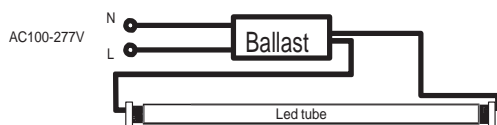

5. Install the LED tubes, close the diffuser.
6. Turn on the Power.

Retrofit procedure

1. Turn off the power to the light fixture at the breaker panel before installation.
2. Open the diffuser from the light fixture.
3. Remove the fluorescent tubes. Please dispose of these items properly as they contain mercury.
4. Cut the wires shown as the diagram below.