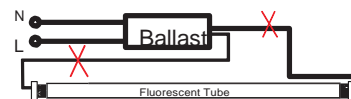

Installation Procedure

“Plug” and “Play” procedure

1. Turn off the power to the light fixture at the breaker panel before installation.
2. Open the diffuser from the light fixture.
3. Remove the fluorescent tubes. Please dispose of these items properly as they contain mercury.

4. Put led tube into the lighting fixture.

5. Install the LED tubes, close the diffuser.
6. Turn on the Power.

Retrofit procedure

1. Turn off the power to the light fixture at the breaker panel before installation.
2. Open the diffuser from the light fixture.
3. Remove the fluorescent tubes. Please dispose of these items properly as they contain mercury.
4. Cut the wires shown as the diagram below.