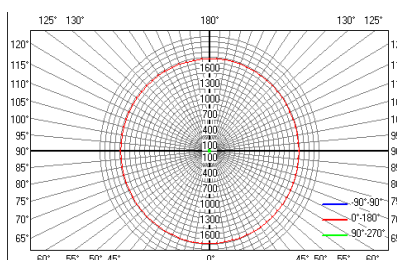

2X4

Lux at a Distance

1 m	1776 lx	2.86 m	2.93 m
2 m	444 lx	5.72 m	5.85 m
3 m	197 lx	8.58 m	8.78 m
4 m	111 lx	11.44 m	11.71 m
5 m	71 lx	14.3 m	14.63 m
6 m	49 lx	17.16 m	17.56 m
7 m	36 lx	20.02 m	20.49 m
8 m	28 lx	22.88 m	23.41 m
9 m	22 lx	25.74 m	26.34 m
10 m	18 lx	28.6 m	29.27 m

Vert. Spread: 110.1 deg. Horiz. Spread: 111.3 deg.