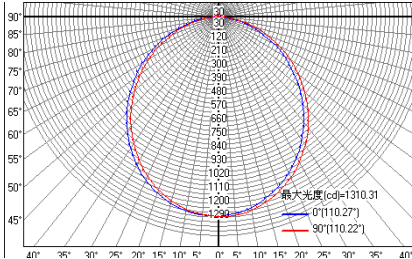

LED Panel Series

LED 2X2/ 2X4/ 1X4/ 1x2 Panel

Order Information

Model NO.	Input Watts.	Input Volts.	Delivered Lumens	Efficacy (lm/w)	CCT	CRI	Power Factor	Lens.	Equivalent Wattage
LOD-22PL-40W40K	40W	100-277V	4200	105	4000K	>80	>0.9	Frosted	80W
LOD-22PL-40W50K	40W	100-277V	4400	105	5000K	>80	>0.9	Frosted	80W
LOD-14PL-40W40K	40W	100-277V	4000	105	4000K	>80	>0.9	Frosted	80W
LOD-14PL-40W50K	40W	100-277V	4200	105	5000K	>80	>0.9	Frosted	80W
LOD-24PL-52W40K	52W	100-277V	5200	105	4000K	>80	>0.9	Frosted	100W
LOD-24PL-52W50K	52W	100-277V	5500	105	5000K	>80	>0.9	Frosted	100W

Diagram

Dimensions

1X4

2X2

Lux at a Distance

1 m	1310 lx	2.87 m	2.88 m
2 m	327 lx	5.74 m	5.76 m
3 m	146 lx	8.61 m	8.64 m
4 m	82 lx	11.47 m	11.53 m
5 m	52 lx	14.34 m	14.41 m
6 m	36 lx	17.21 m	17.29 m
7 m	27 lx	20.08 m	20.17 m
8 m	20 lx	22.95 m	23.06 m
9 m	16 lx	25.82 m	25.93 m
10 m	13 lx	28.69 m	28.82 m

Vert. Spread: 110.2 deg. Horiz. Spread: 110.3 deg.

2X4

Lux at a Distance

1 m	1776 lx	2.86 m	2.93 m
2 m	444 lx	5.72 m	5.85 m
3 m	197 lx	8.58 m	8.78 m
4 m	111 lx	11.44 m	11.71 m
5 m	71 lx	14.3 m	14.63 m
6 m	49 lx	17.16 m	17.56 m
7 m	36 lx	20.02 m	20.49 m
8 m	28 lx	22.88 m	23.41 m
9 m	22 lx	25.74 m	26.34 m
10 m	18 lx	28.6 m	29.27 m