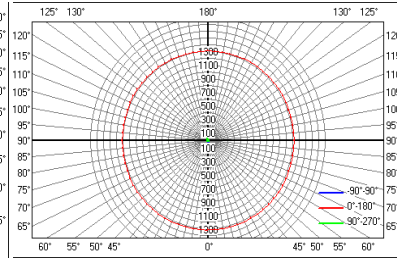

LED Panel Series

LED 2X2/ 2X4/ 1X4/ 1x2 Panel

Order Information

Model NO.	Input Watts.	Input Volts.	Delivered Lumens	Efficacy (lm/w)	CCT	CRI	Power Factor	Lens.	Equivalent Wattage
LOD-22PL-40W40K	40W	100-277V	4200	105	4000K	>80	>0.9	Frosted	80W
LOD-22PL-40W50K	40W	100-277V	4400	105	5000K	>80	>0.9	Frosted	80W
LOD-14PL-40W40K	40W	100-277V	4000	105	4000K	>80	>0.9	Frosted	80W
LOD-14PL-40W50K	40W	100-277V	4200	105	5000K	>80	>0.9	Frosted	80W
LOD-24PL-52W40K	52W	100-277V	5200	105	4000K	>80	>0.9	Frosted	100W
LOD-24PL-52W50K	52W	100-277V	5500	105	5000K	>80	>0.9	Frosted	100W

Diagram

Dimensions

1X4

2X2

Lux at a Distance

1 m	1310 lx	2.87 m	2.88 m
2 m	327 lx	5.74 m	5.76 m
3 m	146 lx	8.61 m	8.64 m
4 m	82 lx	11.47 m	11.53 m
5 m	52 lx	14.34 m	14.41 m
6 m	36 lx	17.21 m	17.29 m
7 m	27 lx	20.08 m	20.17 m
8 m	20 lx	22.95 m	23.06 m
9 m	16 lx	25.82 m	25.93 m
10 m	13 lx	28.69 m	28.82 m

Vert. Spread: 110.2 deg. Horiz. Spread: 110.3 deg.

2X4

Lux at a Distance

1 m	1776 lx	2.86 m	2.93 m
2 m	444 lx	5.72 m	5.85 m
3 m	197 lx	8.58 m	8.78 m
4 m	111 lx	11.44 m	11.71 m
5 m	71 lx	14.3 m	14.63 m
6 m	49 lx	17.16 m	17.56 m
7 m	36 lx	20.02 m	20.49 m
8 m	28 lx	22.88 m	23.41 m
9 m	22 lx	25.74 m	26.34 m
10 m	18 lx	28.6 m	29.27 m