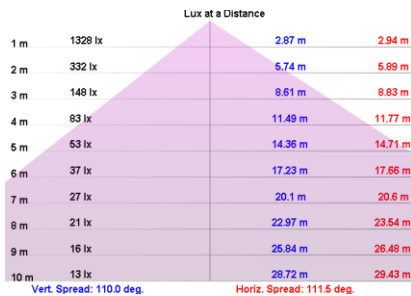

LED Panel Series

LED 2X2/ 2X4/ 1X4/ 1x2 Panel

Order Information

Model NO.	Input Watts.	Input Volts.	Delivered Lumens	Efficacy (lm/w)	CCT	CRI	Power Factor	Lens.	Equivalent Wattage
LOD-22PL-40W40K	40W	100-277V	4200	105	4000K	>80	>0.9	Frosted	80W
LOD-22PL-40W50K	40W	100-277V	4400	105	5000K	>80	>0.9	Frosted	80W
LOD-14PL-40W40K	40W	100-277V	4000	105	4000K	>80	>0.9	Frosted	80W
LOD-14PL-40W50K	40W	100-277V	4200	105	5000K	>80	>0.9	Frosted	80W
LOD-24PL-52W40K	52W	100-277V	5200	105	4000K	>80	>0.9	Frosted	100W
LOD-24PL-52W50K	52W	100-277V	5500	105	5000K	>80	>0.9	Frosted	100W

Description

The TMG LED Panel Light is designed as high-quality, energy-efficient replacements for up to 80-watt traditional Grille Light. New constant current driver provides stable and high accuracy current to insure the performance and the life of LEDs. The input voltage is AC 100V~277V, suitable for global voltage rating. The lifetime of TMG tube lamp is higher than 50,000 hours with stable brightness and low thermal decay. Recommended operation temperature is -10°C to 40°C for the best color and brightness performance.

Diagram

Dimensions

1X4

2X2

Lux at a Distance

1 m	1310 lx	2.87 m	2.88 m
2 m	327 lx	5.74 m	5.76 m
3 m	146 lx	8.61 m	8.64 m
4 m	82 lx	11.47 m	11.53 m
5 m	52 lx	14.34 m	14.41 m
6 m	36 lx	17.21 m	17.29 m
7 m	27 lx	20.08 m	20.17 m
8 m	20 lx	22.95 m	23.06 m
9 m	16 lx	25.82 m	25.93 m
10 m	13 lx	28.69 m	28.82 m

Vert. Spread: 110.2 deg. Horiz. Spread: 110.3 deg.

2X4

Lux at a Distance

1 m	1776 lx	2.86 m	2.93 m
2 m	444 lx	5.72 m	5.85 m
3 m	197 lx	8.58 m	8.78 m
4 m	111 lx	11.44 m	11.71 m
5 m	71 lx	14.3 m	14.63 m
6 m	49 lx	17.16 m	17.56 m
7 m	36 lx	20.02 m	20.49 m
8 m	28 lx	22.88 m	23.41 m
9 m	22 lx	25.74 m	26.34 m
10 m	18 lx	28.6 m	29.27 m