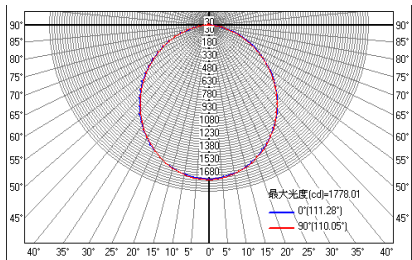

2X4

Lux at a Distance

1 m	1776 lx	2.86 m	2.93 m
2 m	444 lx	5.72 m	5.85 m
3 m	197 lx	8.58 m	8.78 m
4 m	111 lx	11.44 m	11.71 m
5 m	71 lx	14.3 m	14.63 m
6 m	49 lx	17.16 m	17.56 m
7 m	36 lx	20.02 m	20.49 m
8 m	28 lx	22.88 m	23.41 m
9 m	22 lx	25.74 m	26.34 m
10 m	18 lx	28.6 m	29.27 m

Vert. Spread: 110.1 deg. Horiz. Spread: 111.3 deg.