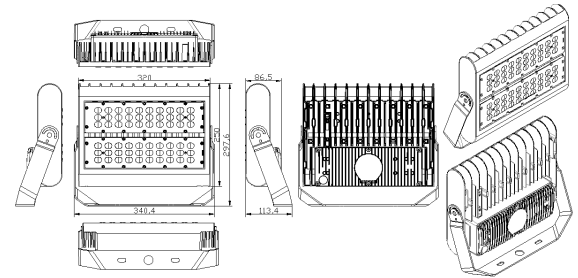

DIMENSIONS:

12-1/2"(W) x 12-1/2"(H) x 2-1/2"(D)