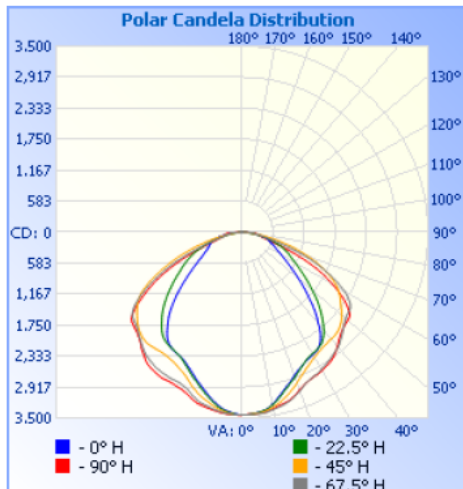

### LIGHTING SPECIFICATIONS:

- Dimmable
- LED type/brand: SMD 3030/ Philips Lumileds LEDs
- Total lumens: 25684lm and 21578lm
- Color temperature: 3000K / 4000K / 5000K / 5700K
- Color rendering index: >80
- Beam angle: 120x90°
- Luminance: 10000Lm (DLC)
- Luminous Efficiency: 99 Lm/W (DLC)
- LED quantity: 120 PCS
- LED efficacy: 120Lm/W

### PHOTOMETRICS:

Spectral Power Distribution & Chromaticity Diagram

### Illuminance Plots

### Photometric Data