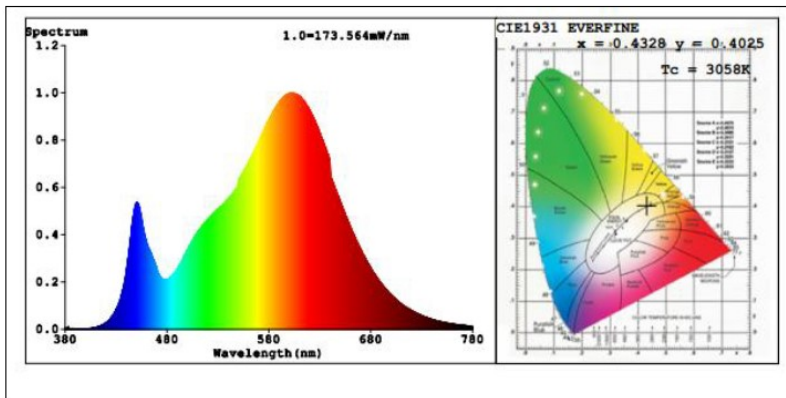

### LIGHTING SPECIFICATIONS:

- Dimmable
- LED type/brand: SMD 3030/ Philips Lumileds LEDs
- Total lumens: 25684lm and 21578lm
- Color temperature: 3000K / 4000K / 5000K / 5700K
- Color rendering index: >80
- Beam angle: 120x90°
- Luminance: 10000Lm (DLC)
- Luminous Efficiency: 99 Lm/W (DLC)
- LED quantity: 120 PCS
- LED efficacy: 120Lm/W

### PHOTOMETRICS:

Spectral Power Distribution & Chromaticity Diagram

### Illuminance Plots